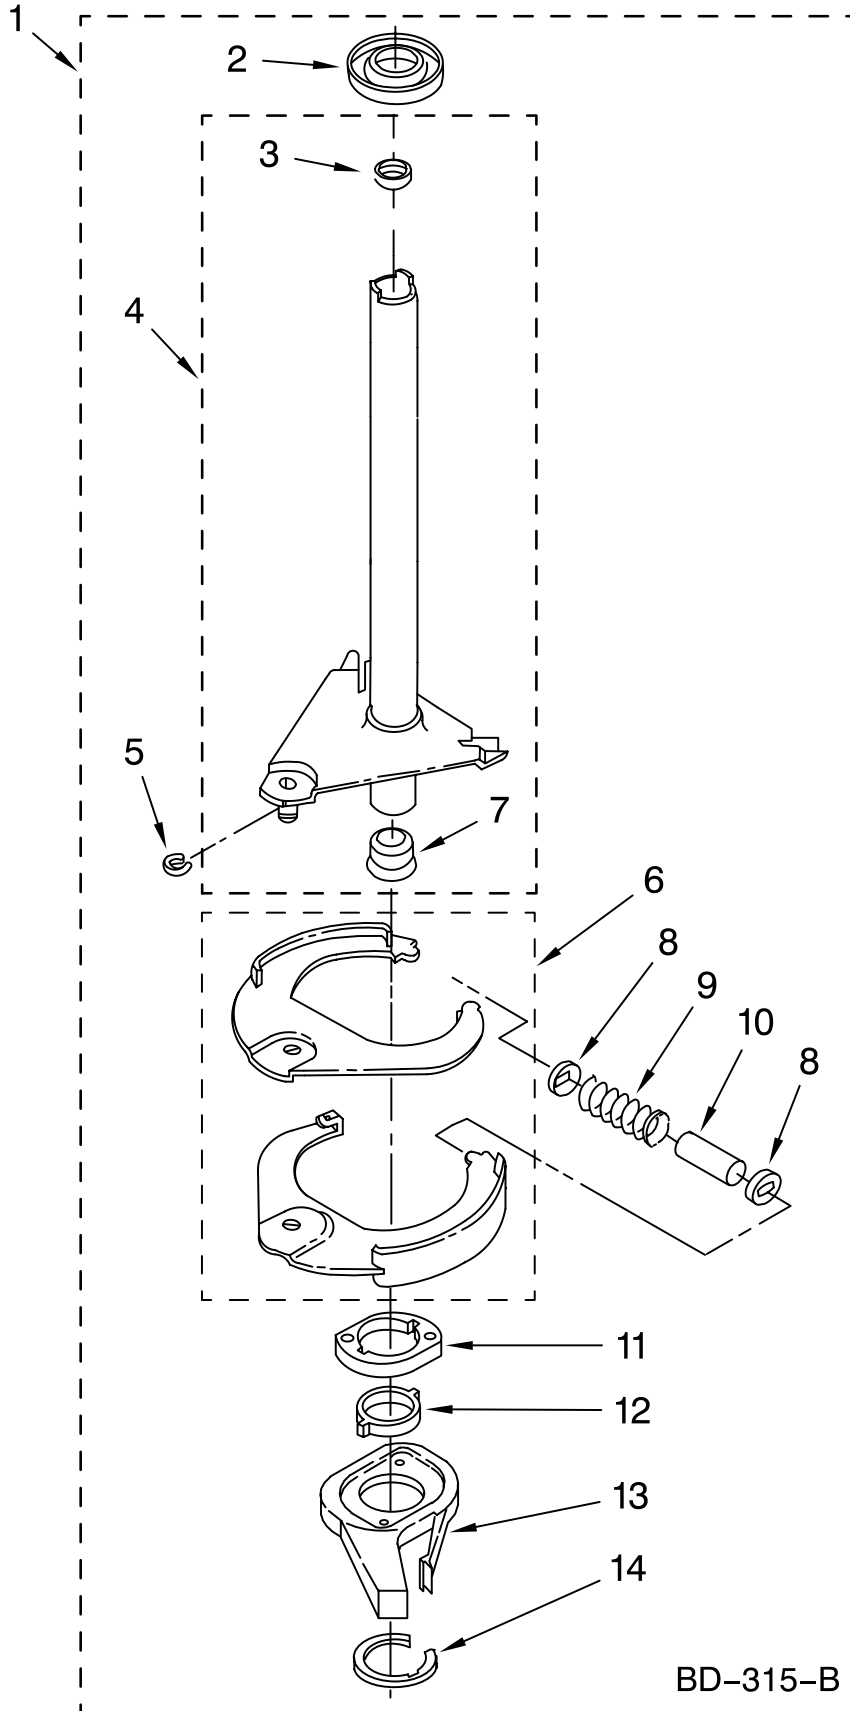

BRAKE AND DRIVE TUBE PARTS

For Model: CAM2752TQ0
(White)

Illus. No.	Part No.	DESCRIPTION

1	388952	Brake And Drive Tube (Complete)
2	62658	Ring, Thrust
3	356427	Seal, Drive Tube
4	64027	Tube, Basket Drive (Includes Illus. 3, 4, 5 & 9)
5	64035	Ring, Retaining
6	64232	Shoe, Brake (2)
7	62703	"T" Bearing, Spin Tube
8	3353956	Cap, Brake Spring (2)
9	387806	Spring, Brake
10	3355360	Sleeve, Brake Spring
11	661516	Cam, Brake Release
12	63022	Sleeve, Cam
13	64194	Driver, Brake Cam
14	90368	Ring, Retaining

FOLLOWING PARTS
NOT ILLUSTRATED

285208 Lubricant
(Use Only In Brake Shoe Assembly On Roller & Pin)

BD-315-B

FOR ORDERING INFORMATION REFER TO PARTS PRICE LIST